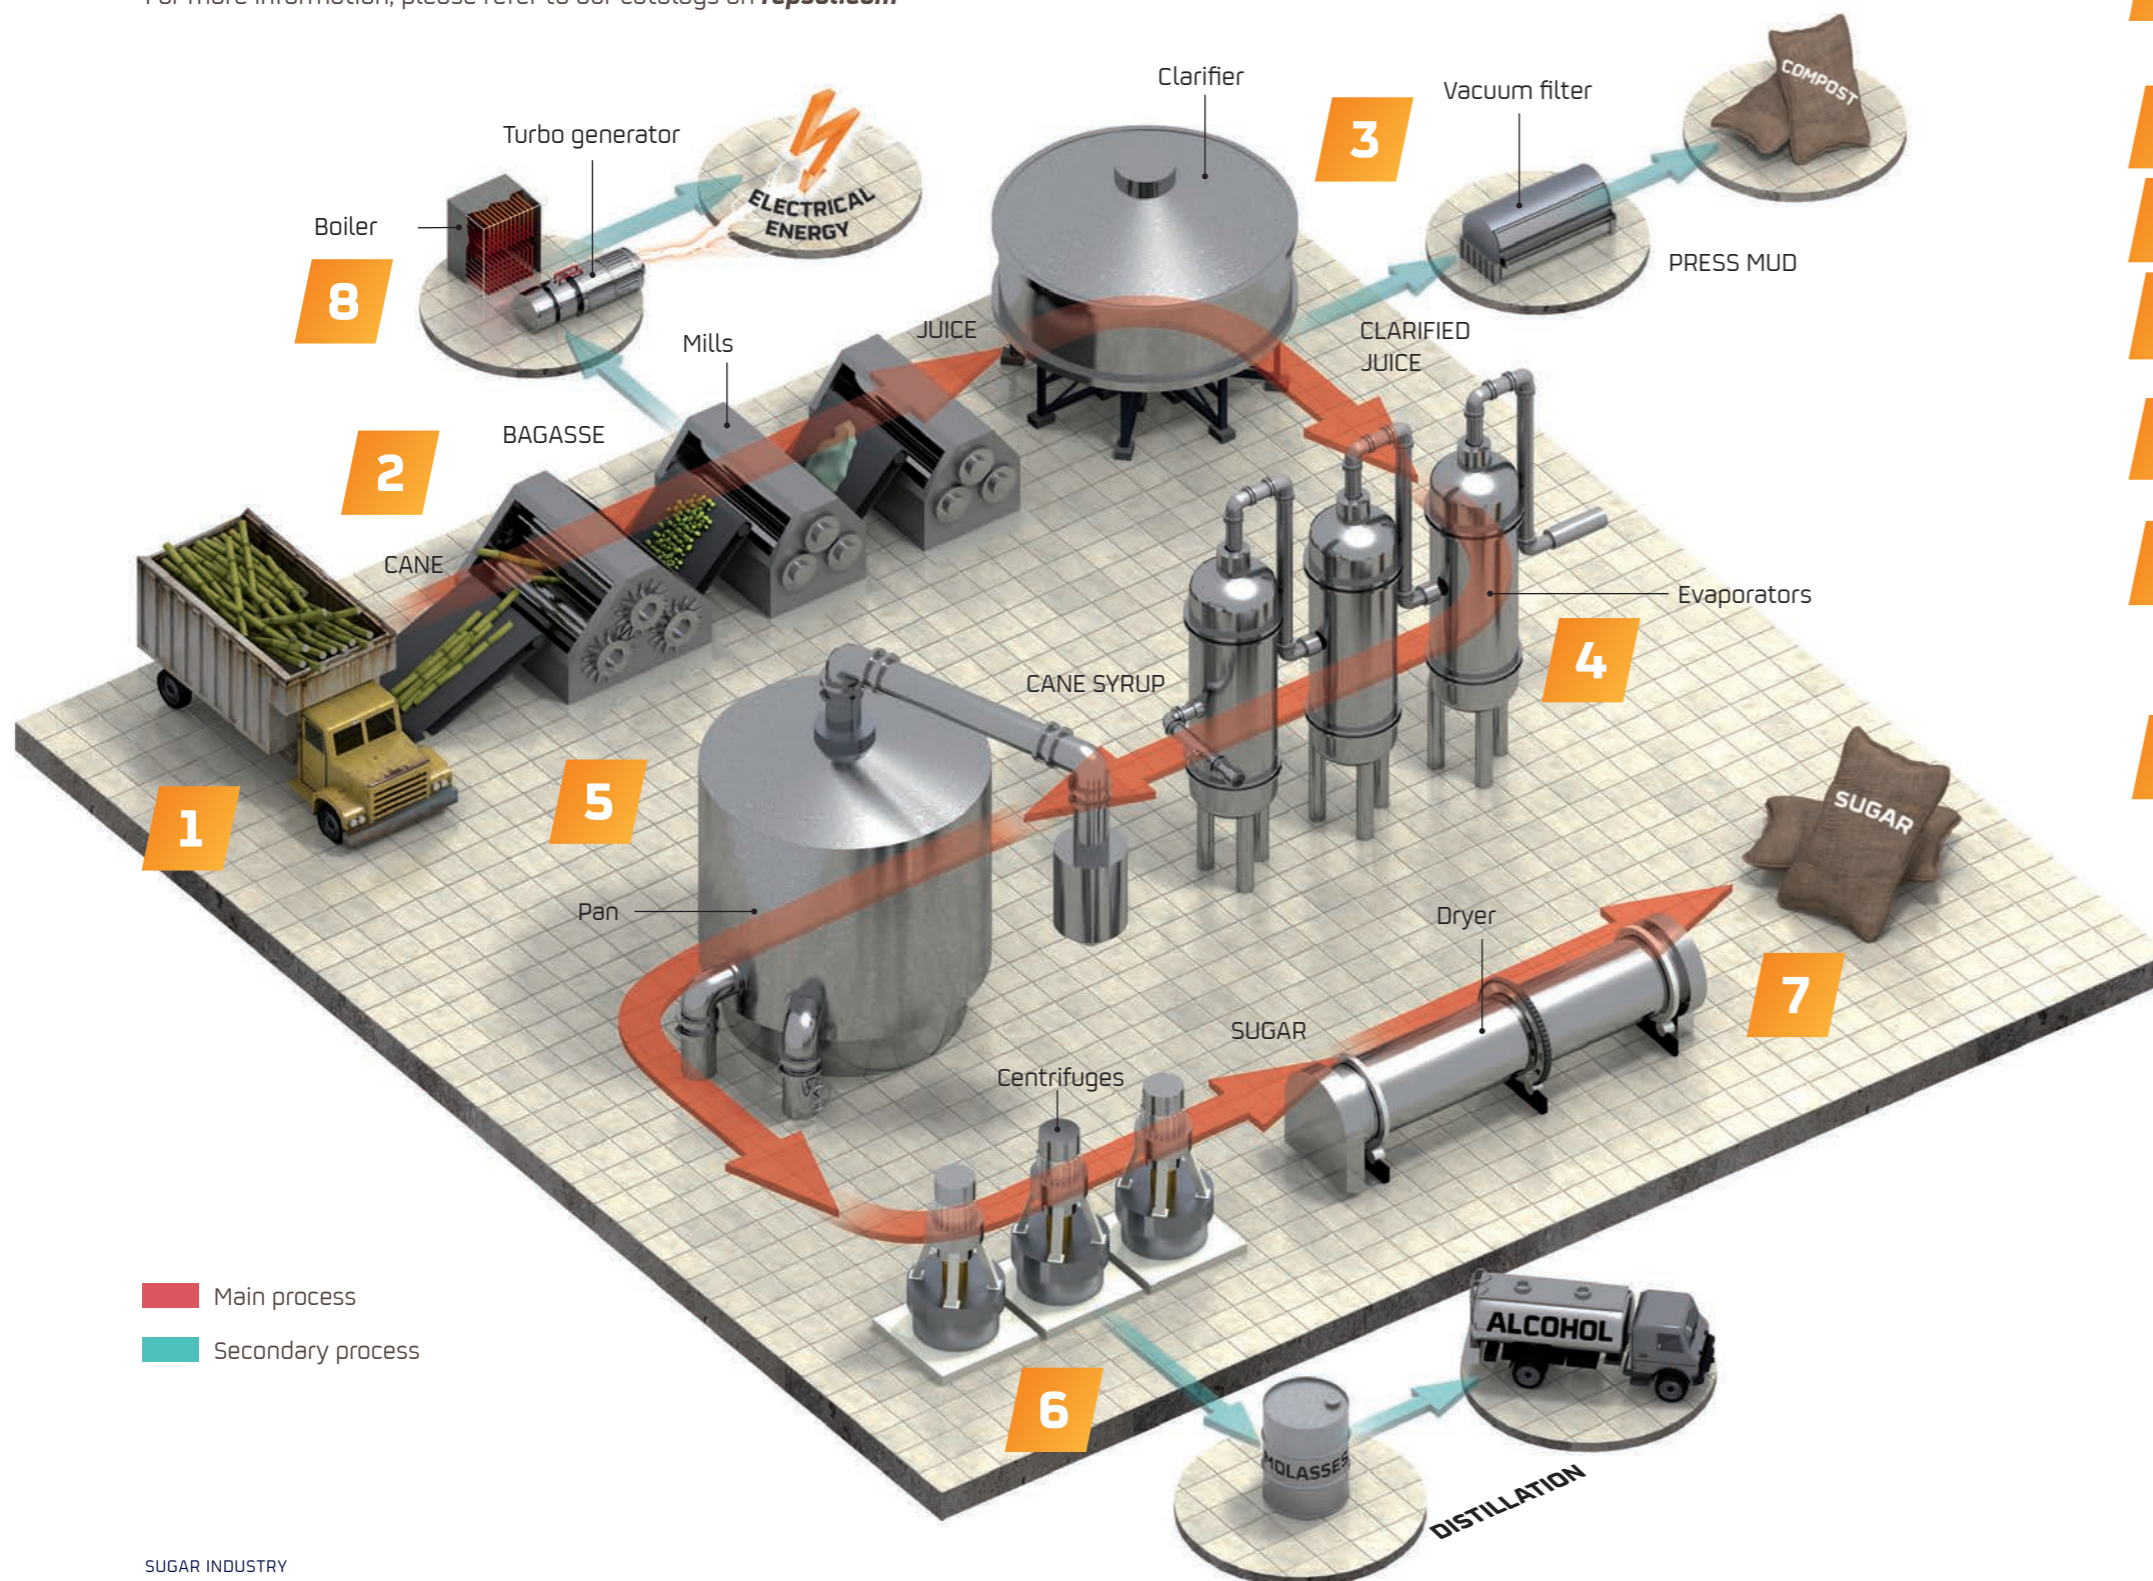

■ Main process
■ Secondary process

SUGAR INDUSTRY

1	CANE PRODUCTION	ENGINE OIL	REPSOL DIESEL SERIE 3 REPSOL DIESEL TURBO THPD 15W-40 REPSOL DIESEL TURBO THPD MID SAPS 15W-40 REPSOL ELITE NEO 10W-30 REPSOL ELITE NEO 20W-50
		HYDRAULIC CIRCUITS	REPSOL TELEX E REPSOL TELEX HLVP
		TRANSMISSIONS	REPSOL ORION UTTO REPSOL TRANSMISSION TO4 REPSOL MATIC III ATF REPSOL CARTAGO MULTIGRADO EP REPSOL CARTAGO LD
		GREASES	REPSOL GRASA MOLIBGRAS EP 2 REPSOL GRASA LÍTICA EP
		GEAR ASSEMBLIES	REPSOL SÚPER TAURO REPSOL GRASA LÍTICA EP REPSOL GRASA COMPLEJA INDUSTRIA 2 REPSOL SUPER TAURO SUGAR
2	MILLING		
3	CLARIFICATION		
4	EVAPORATION		
5	CRYSTALLISATION	GEAR ASSEMBLIES	REPSOL SÚPER TAURO
		GREASES	REPSOL GRASA LÍTICA EP REPSOL GRASA COMPLEJA INDUSTRIA 2
6	CENTRIFUGATION	GEAR ASSEMBLIES	REPSOL GRASA COMPLEJA INDUSTRIA 2
		GREASES	REPSOL GRASA LÍTICA EP REPSOL GRASA COMPLEJA INDUSTRIA 2
7	DRYING AND PACKAGING	HYDRAULIC CIRCUITS	REPSOL TELEX E REPSOL TELEX HLVP
		GEAR ASSEMBLIES	REPSOL SÚPER TAURO
		GREASES	REPSOL GRASA LÍTICA EP REPSOL GRASA COMPLEJA INDUSTRIA 2
8	ENERGY GENERATION	TURBINE OIL	REPSOL TURBO ARIES
	AUXILIARY EQUIPMENT	COMPRESSORS	REPSOL ARIES
		TRANSFORMERS	REPSOL MERAK VOL REPSOL ELECTRA 3 REPSOL ELECTRA 3X
	SPECIAL USES	GUIDES	REPSOL ZEUS GUÍA
		HIGH-TEMPERATURE BEARING	REPSOL HELEN
		SEVERE-USE GEAR ASSEMBLIES	REPSOL SÚPER TAURO SINTÉTICO REPSOL SÚPER TAURO PAG
		FOOD-GRADE OILS	REPSOL FG HYDRAULIC REPSOL FG CHAIN REPSOL FG GEAR REPSOL FG GEAR SYNT REPSOL FG SLIDE WAY
		FOOD-GRADE GREASES	REPSOL FG CALCIUM SULFONATE REPSOL FG ALUMINIUM GREASE
		HIGH-LOAD, HIGH-TEMPERATURE GREASE	REPSOL GRASA COMPLEX THERM
		HIGH-TEMPERATURE GREASE	REPSOL GRASA COMPLEX SYNTH
		MOTO 4T	REPSOL MOTO 4T RIDER 10W-40 REPSOL MOTO OFF ROAD 4T 10W-40
		MOTO 2T	REPSOL MOTO SINTÉTICO 2T